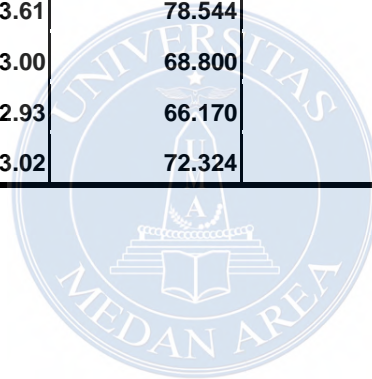

Reliability

Scale : Kepuasan Kerja

Case Processing Summary

		N	%
Cases	Valid	41	100.0
	Excluded ^a	0	.0
	Total	41	100.0

a. Listwise deletion based on all variables in the procedure.

Reliability Statistics

Cronbach's Alpha	N of Items
.858	30

Item-Total Statistics

	Scale Mean if Item Deleted	Scale Variance if Item Deleted	Corrected Item-Total Correlation	Cronbach's Alpha if Item Deleted
VAR00001	73.29	67.462	.761	.842
VAR00002	73.27	71.501	.591	.849
VAR00003	73.12	73.610	.266	.856
VAR00004	72.85	71.328	.590	.849
VAR00005	73.54	72.155	.331	.855
VAR00006	73.12	73.360	.355	.854
VAR00007	73.17	76.145	.017	.862
VAR00008	73.20	70.861	.593	.849
VAR00009	72.98	68.124	.609	.846
VAR00010	73.61	77.644	-.122	.866
VAR00011	72.85	77.528	-.108	.868
VAR00012	73.24	69.489	.695	.846
VAR00013	73.39	78.494	-.217	.867
VAR00014	73.12	66.510	.721	.842

VAR00015	73.39	83.094	-.496	.880
VAR00016	72.78	74.976	.278	.856
VAR00017	72.78	68.576	.553	.848
VAR00018	73.29	67.712	.664	.844
VAR00019	72.85	68.878	.651	.846
VAR00020	72.76	64.539	.697	.841
VAR00021	72.80	70.211	.780	.846
VAR00022	73.17	68.245	.640	.845
VAR00023	73.05	67.448	.717	.843
VAR00024	73.49	78.306	-.263	.864
VAR00025	73.12	78.010	-.168	.866
VAR00026	73.29	70.112	.491	.850
VAR00027	73.61	78.544	-.195	.869
VAR00028	73.00	68.800	.792	.843
VAR00029	72.93	66.170	.825	.839
VAR00030	73.02	72.324	.348	.854